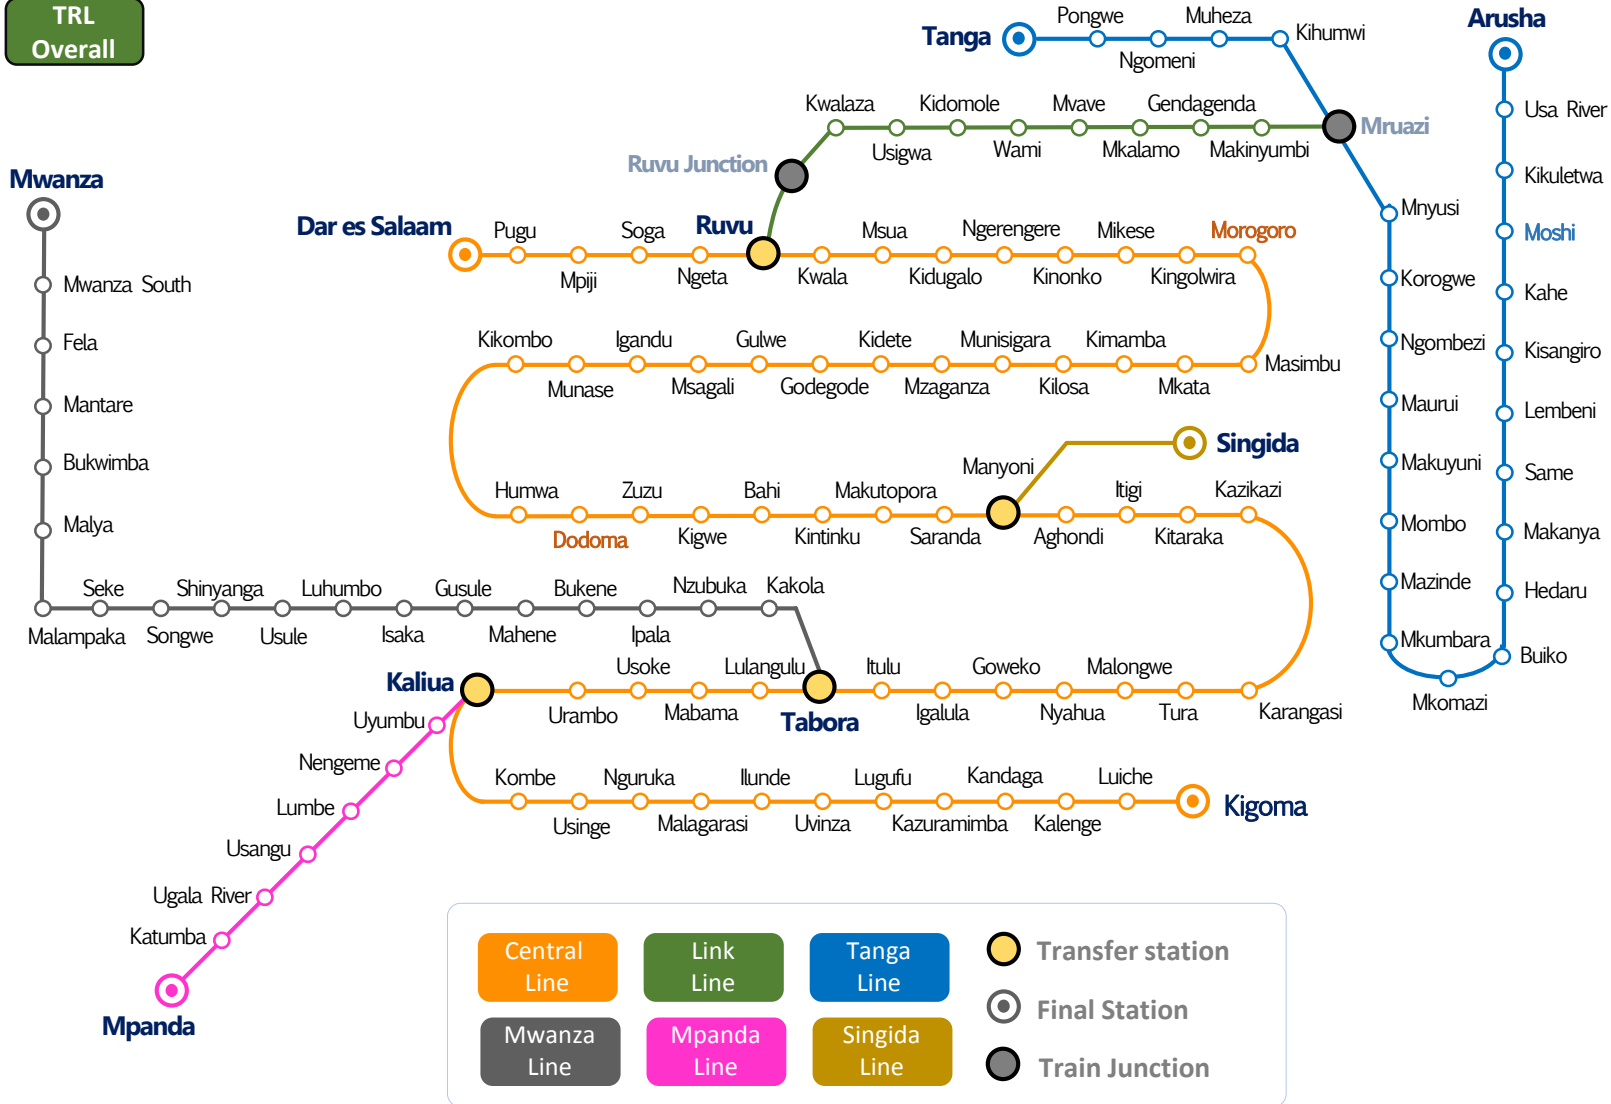

**TRL Overall**

**Central Line**

**Link  
Line**

©WAMOJA ICT Consulting Limited. Designed by WAMOJA ICT Consulting Team

**Tanga  
Line**

©WAMOJA ICT Consulting Limited. Designed by WAMOJA ICT Consulting Team

**Mwanza Line**

©WAMOJA ICT Consulting Limited. Designed by WAMOJA ICT Consulting Team

**Mpanda  
Line**

©WAMOJA ICT Consulting Limited. Designed by WAMOJA ICT Consulting Team

Singida  
Line

©WAMOJA ICT Consulting Limited. Designed by WAMOJA ICT Consulting Team